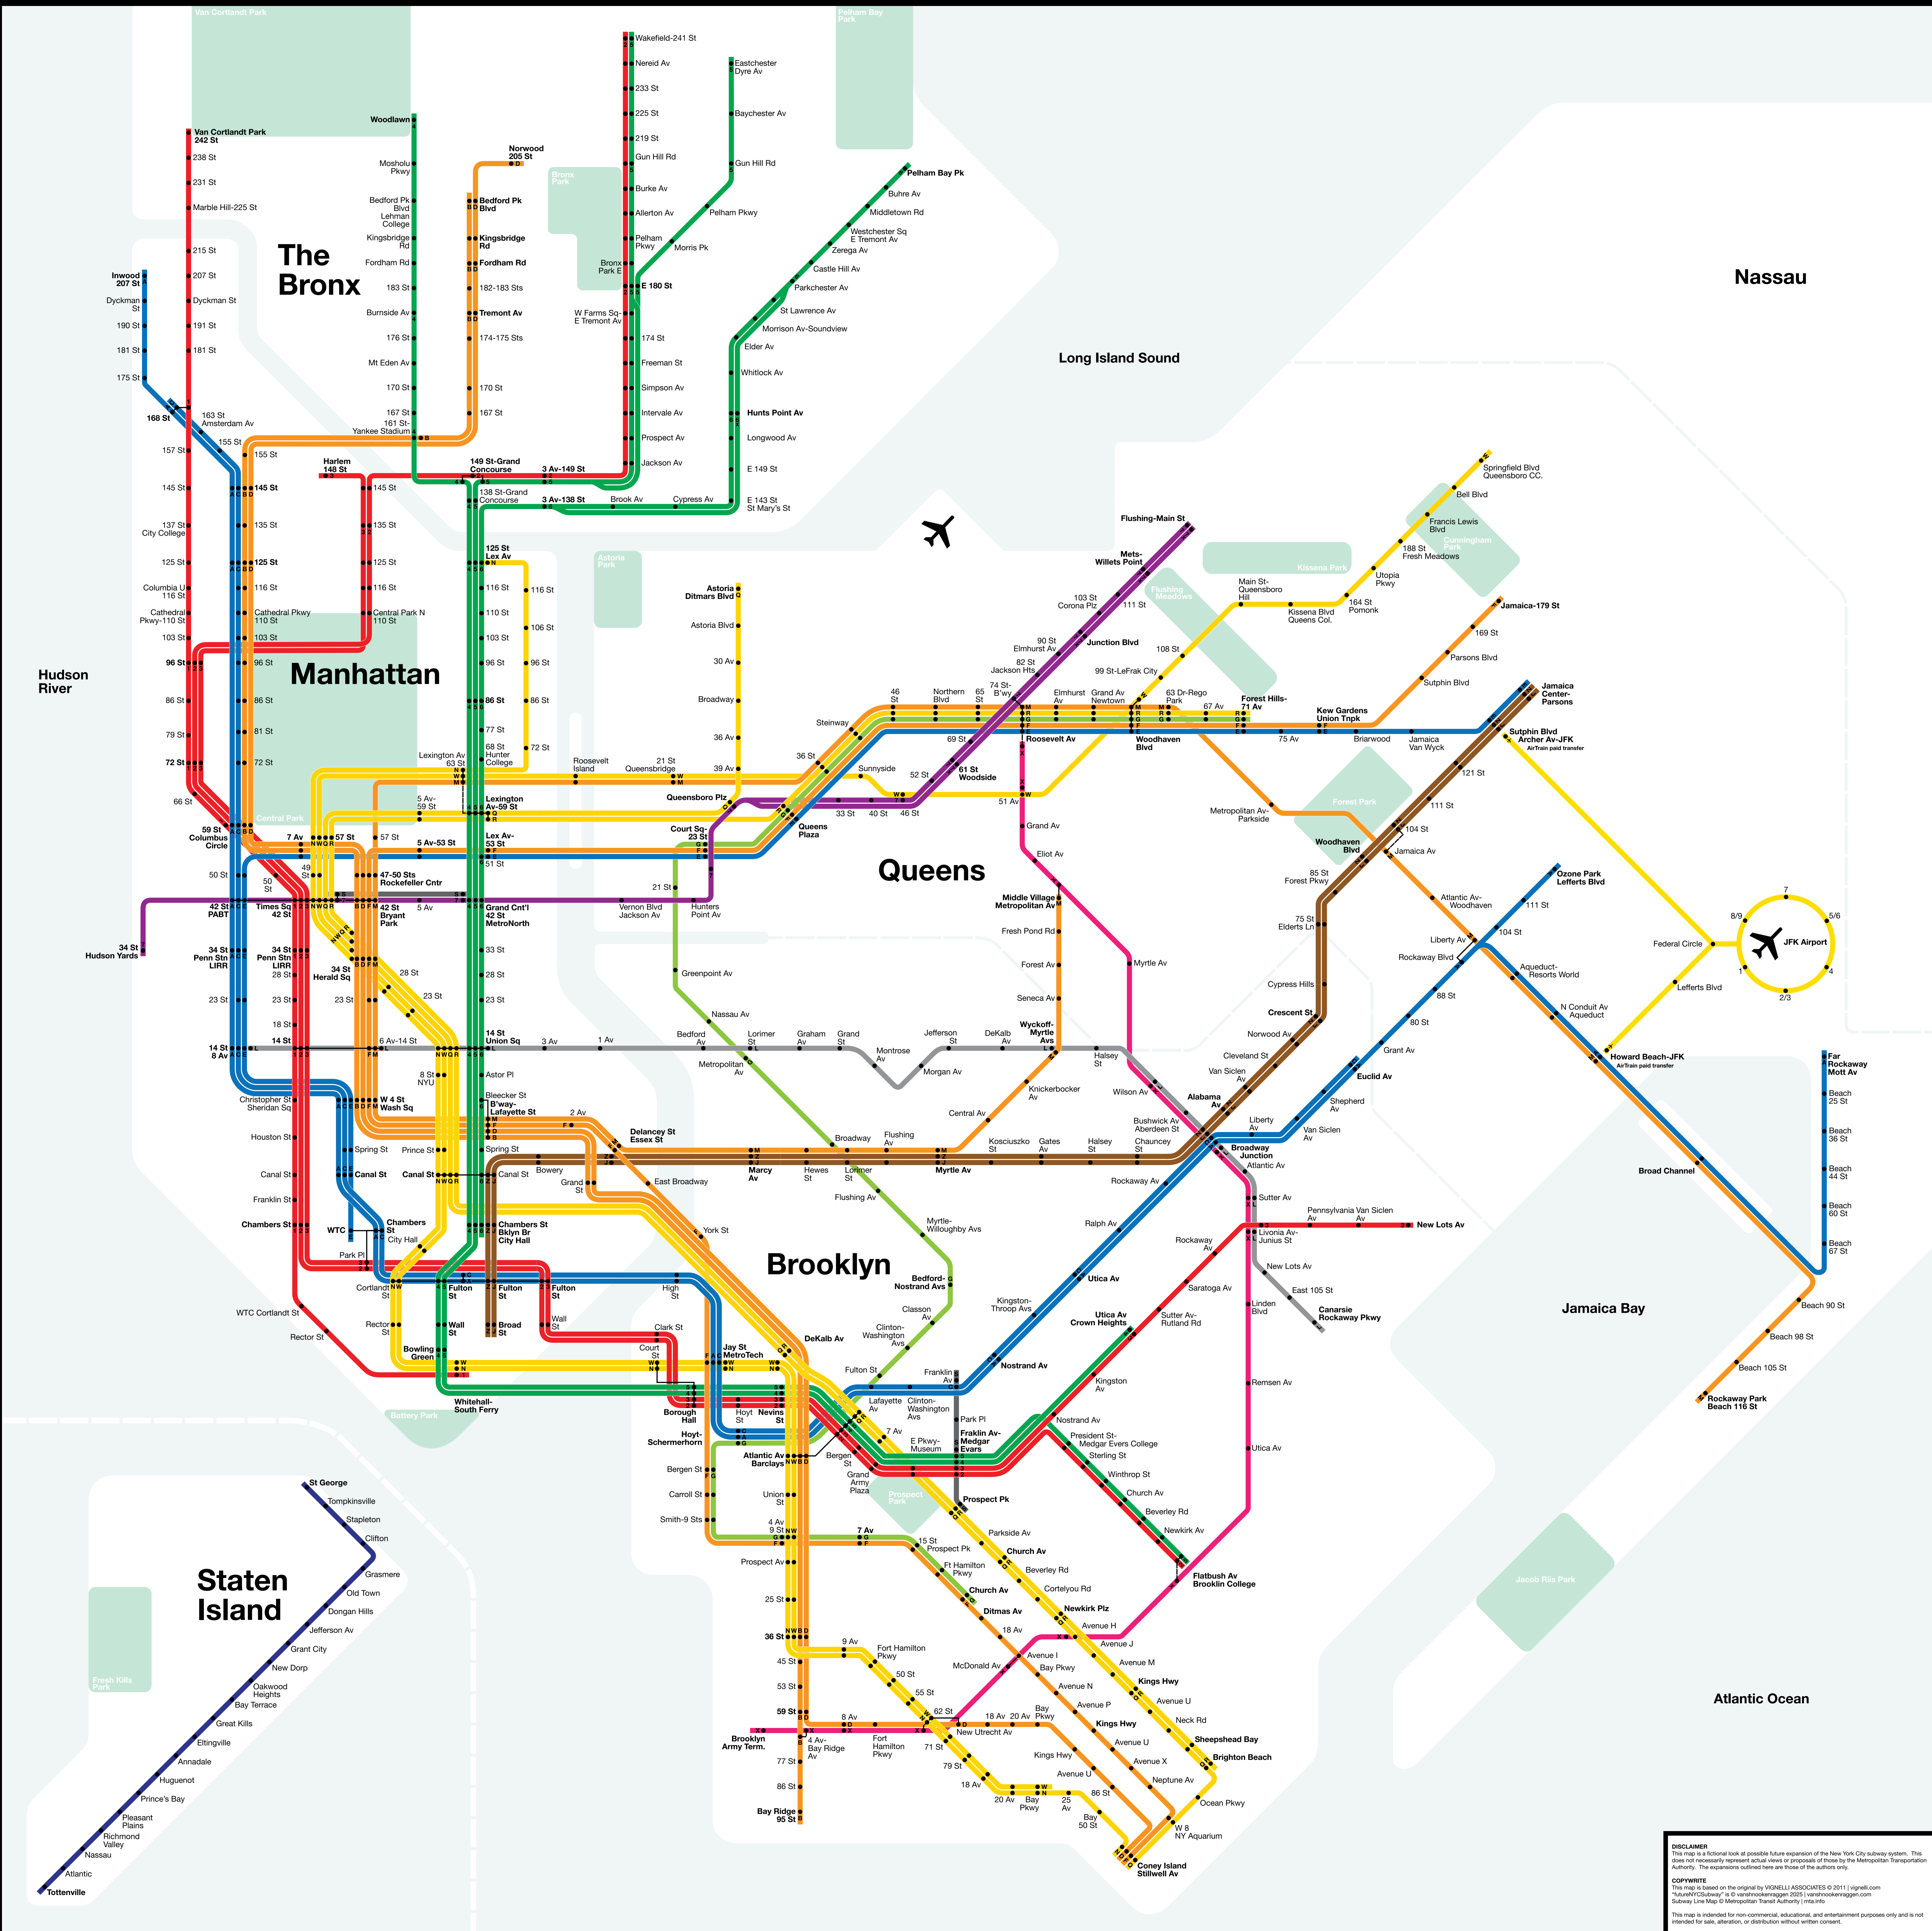

futureNYCSubway

vanshnookenraggen+vignelli