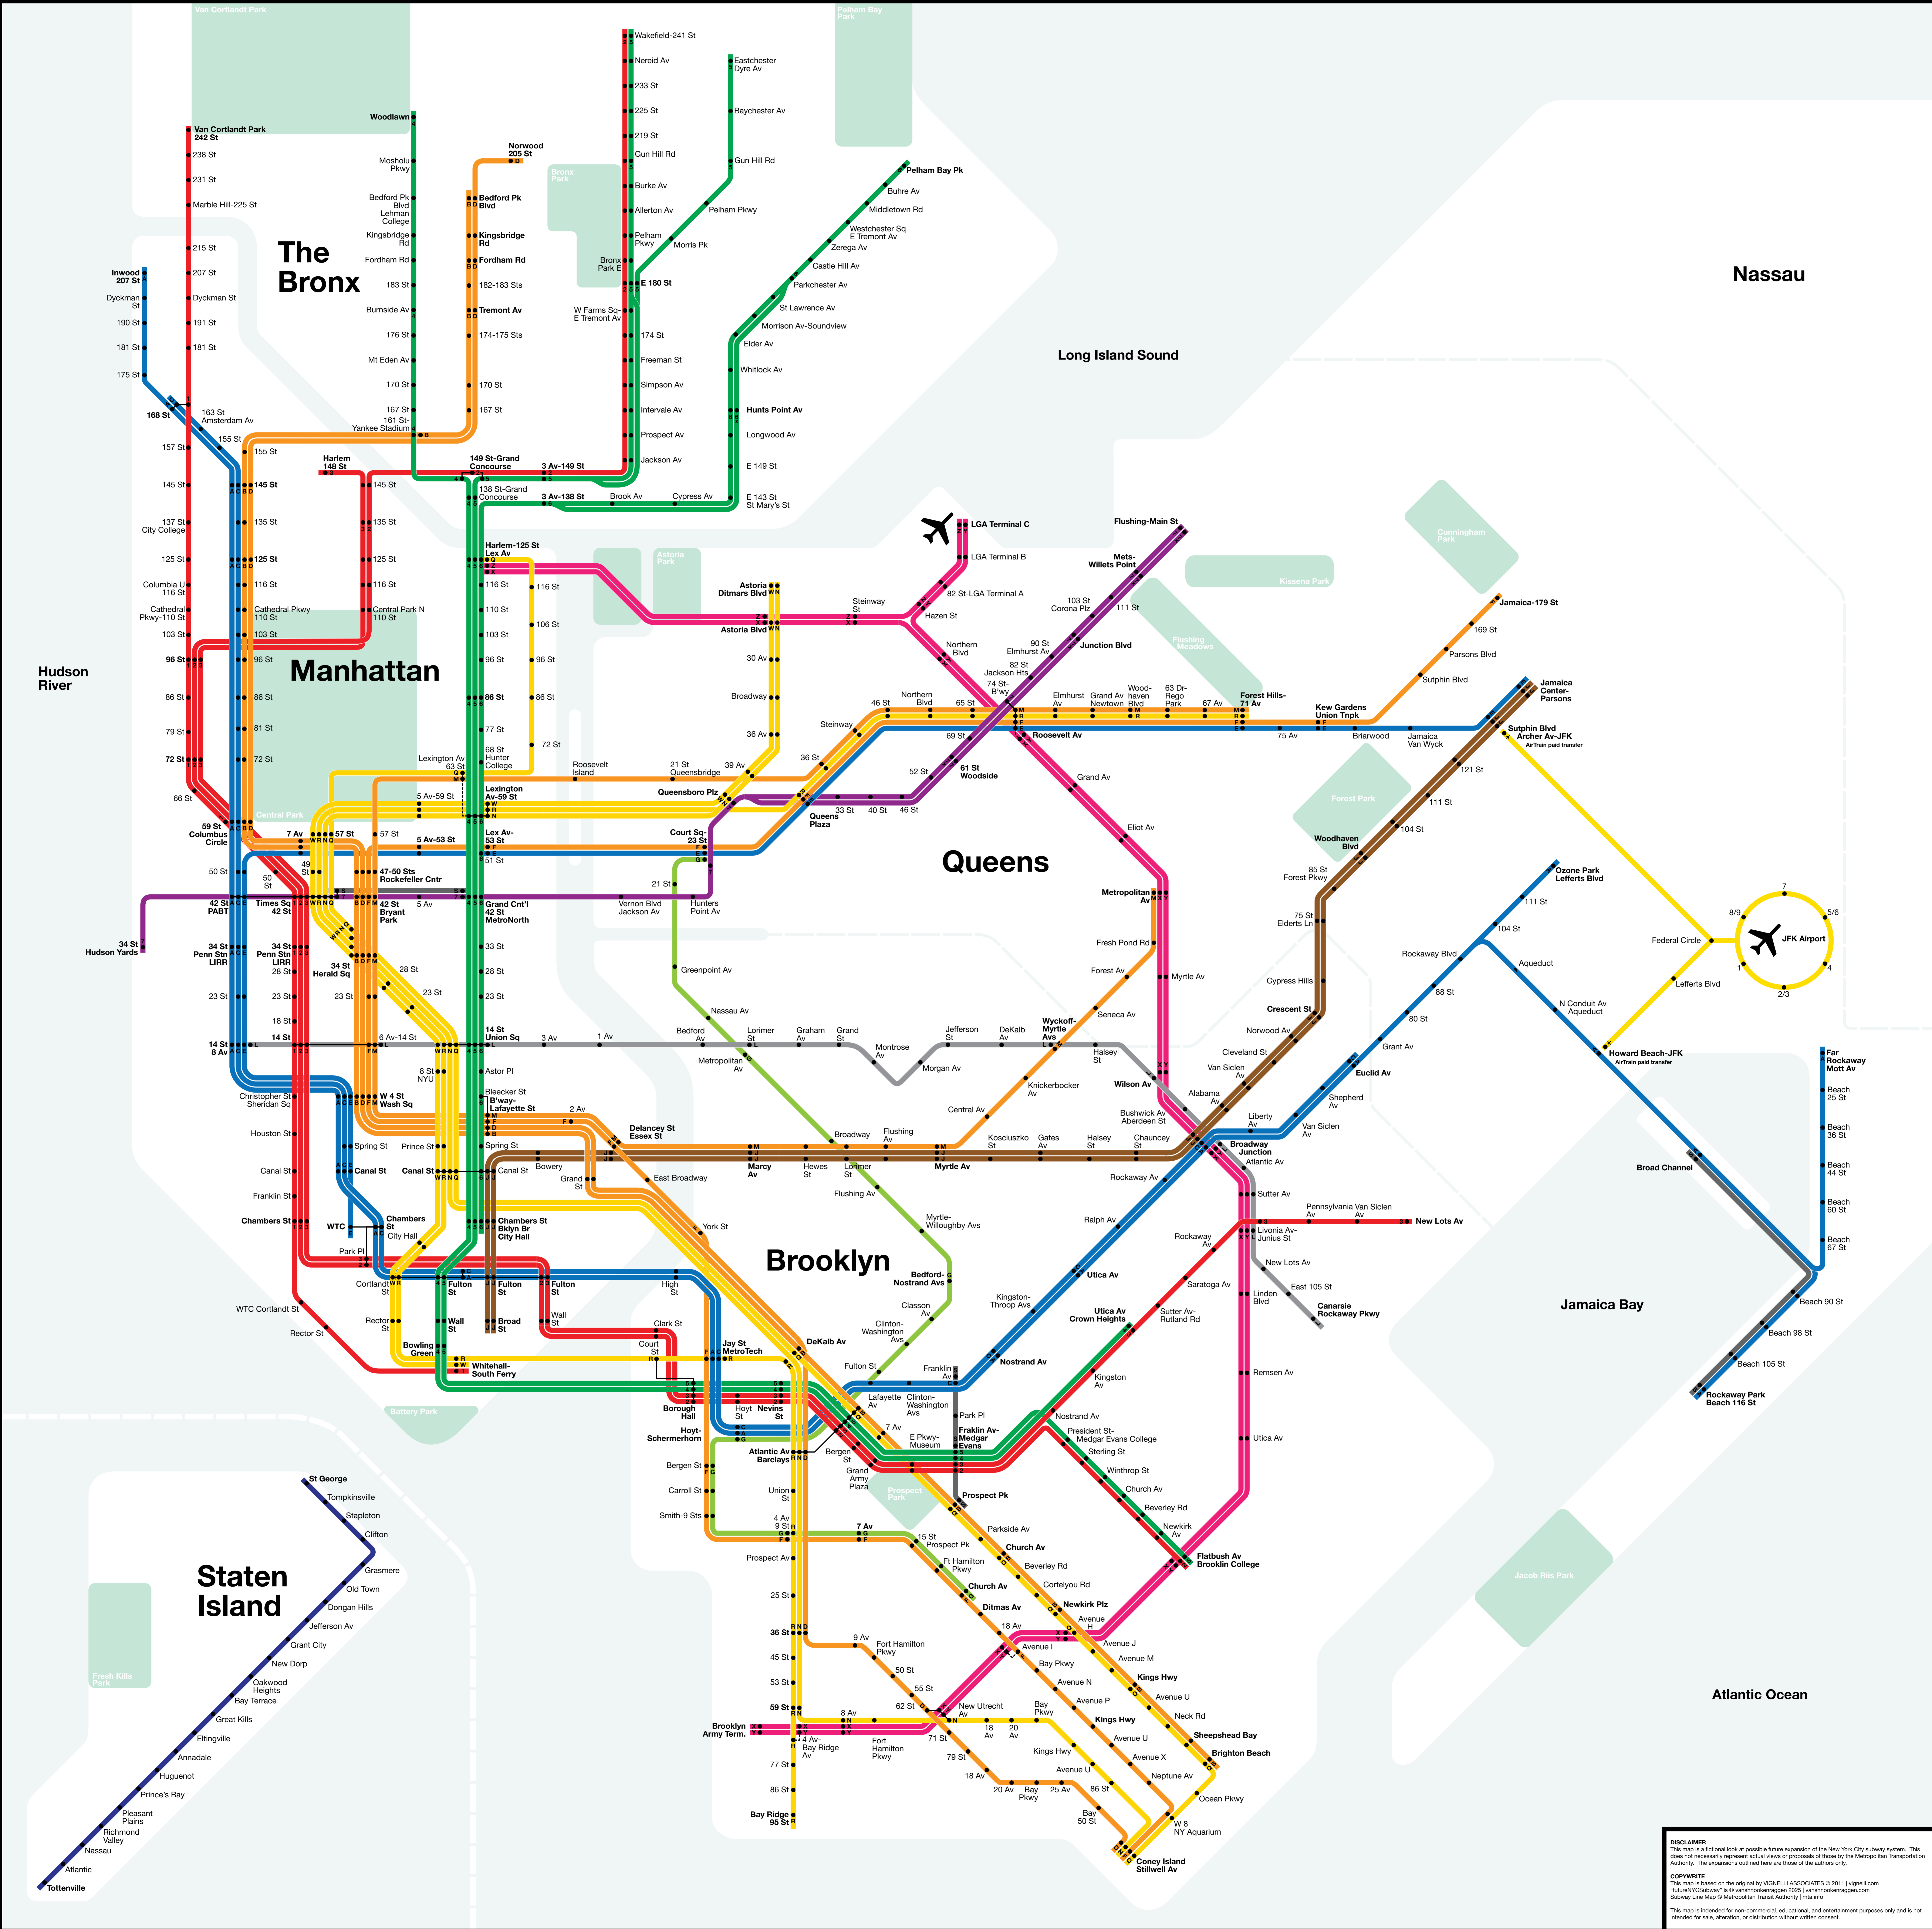

futureNYCSubway

vanshnookenraggen+vignelli