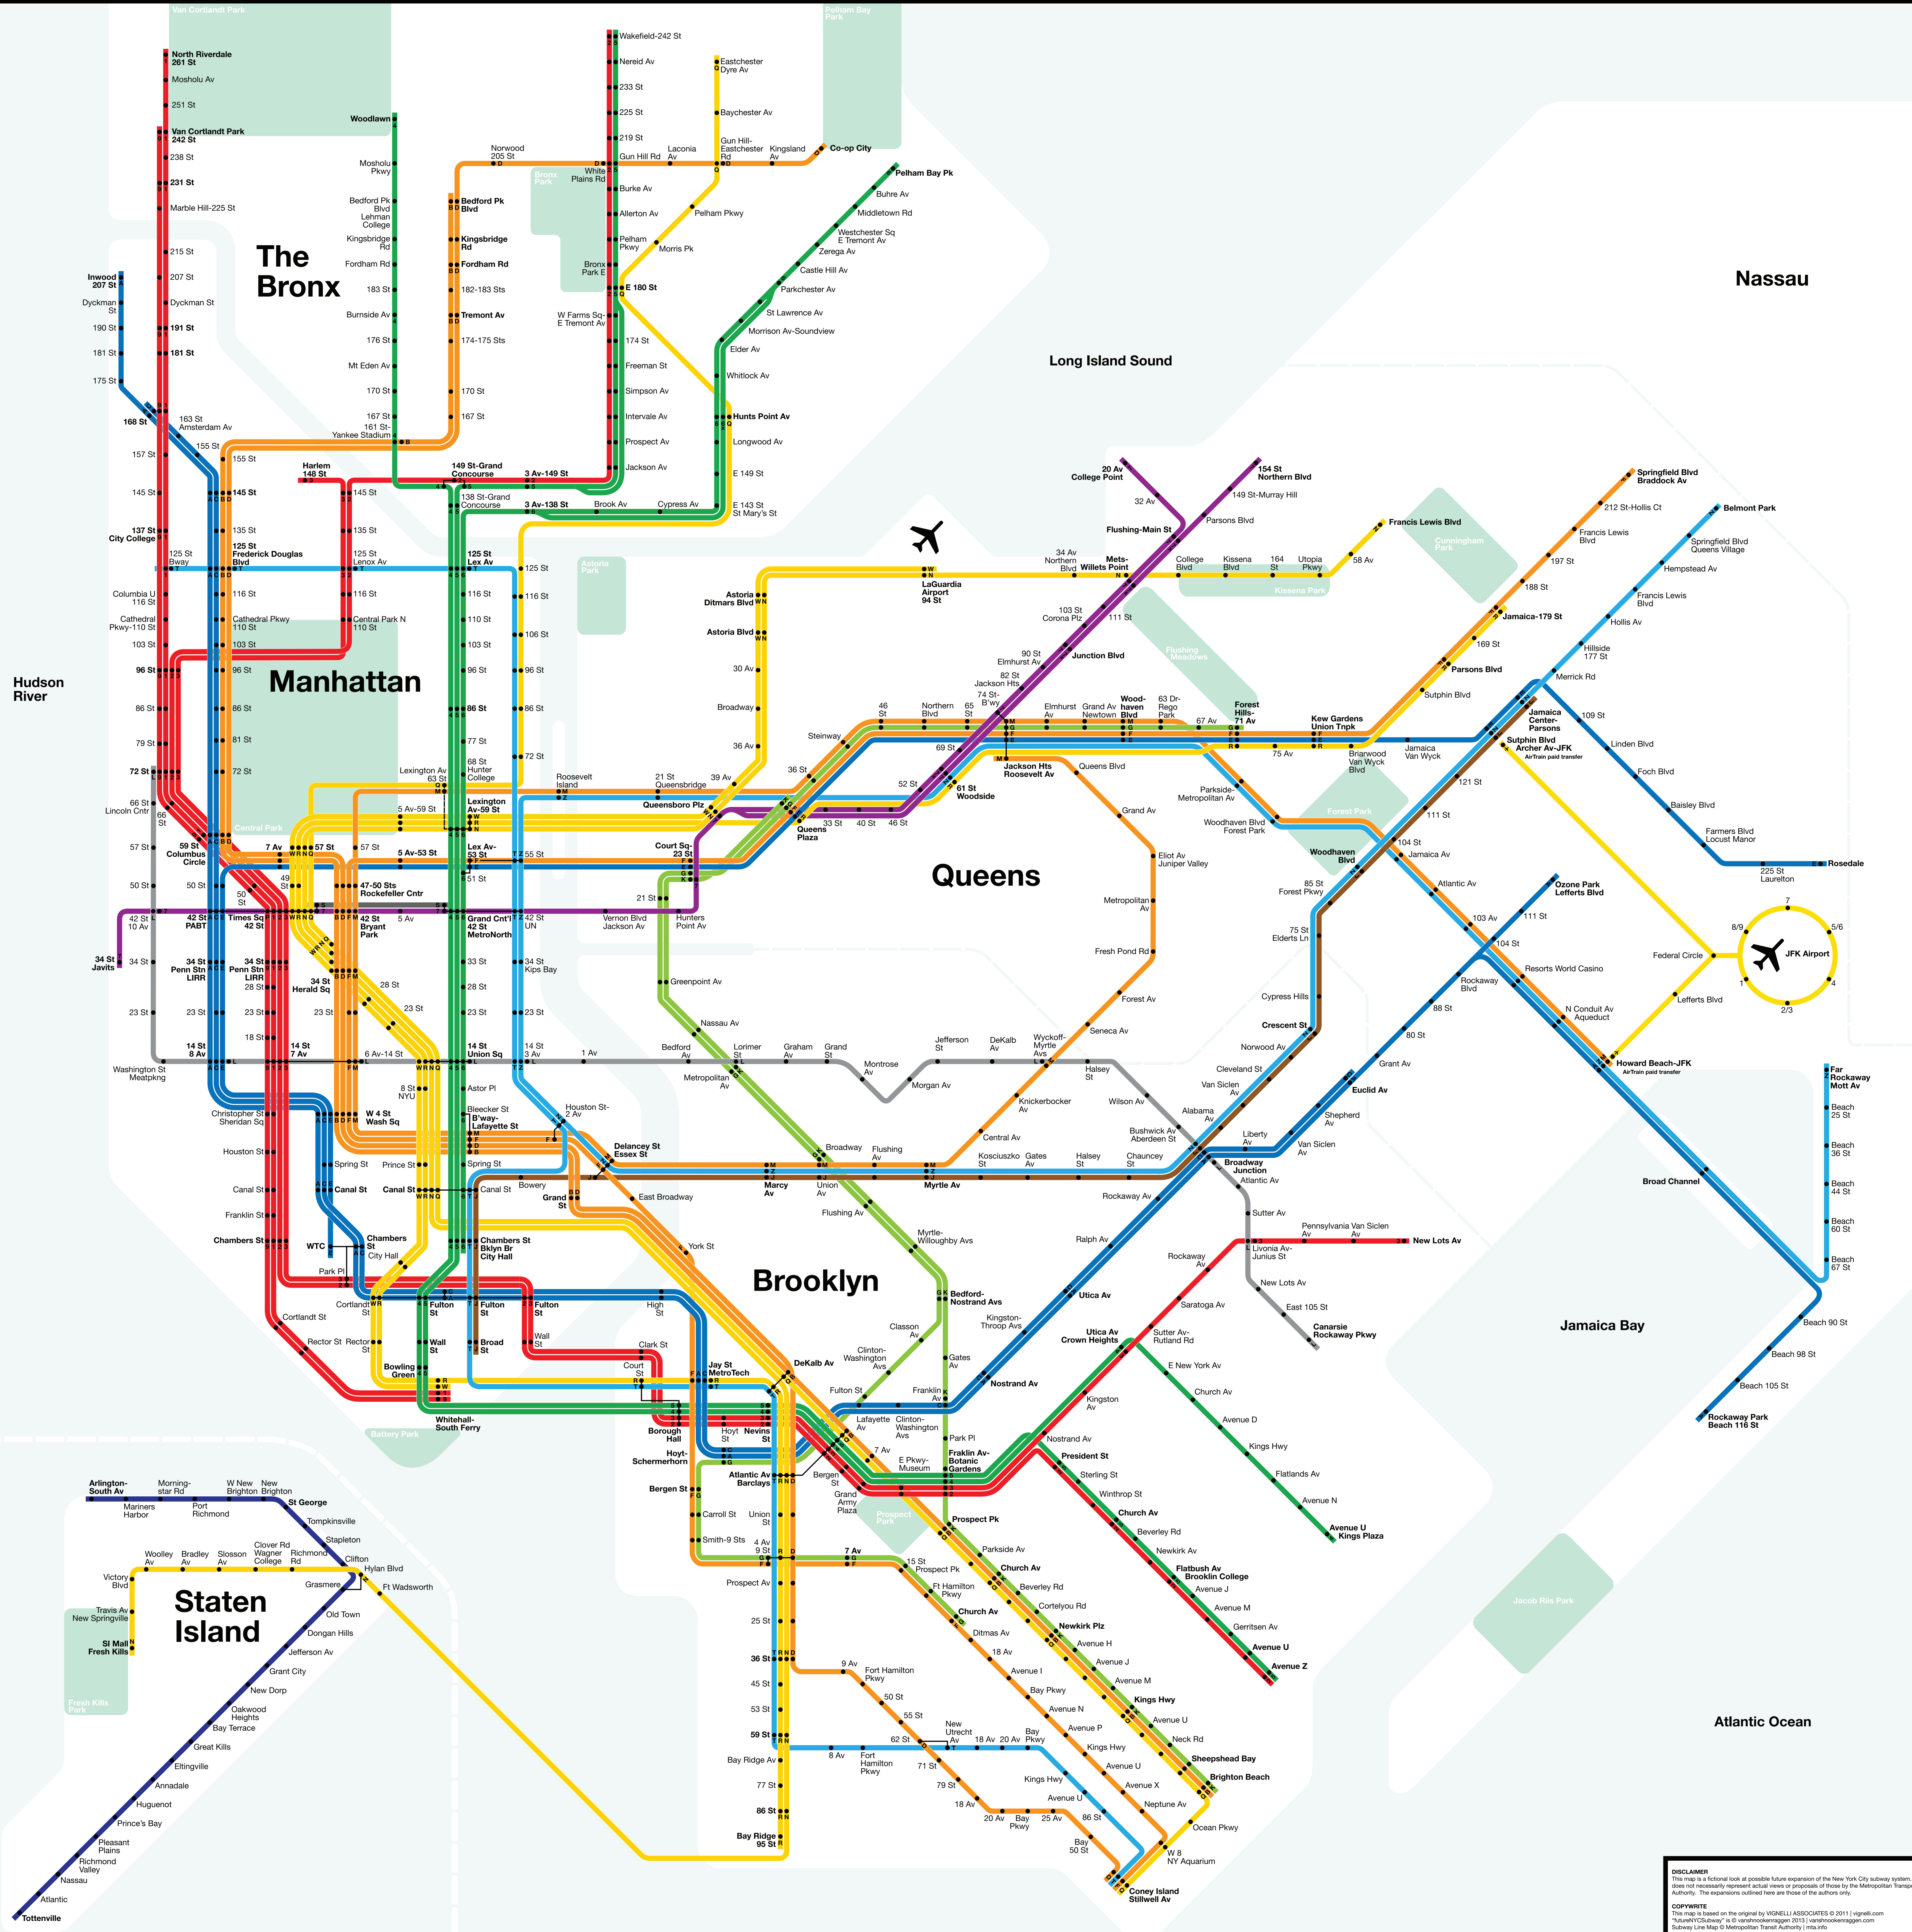

futureNYCSubway

vanshnookenraggen+vignelli