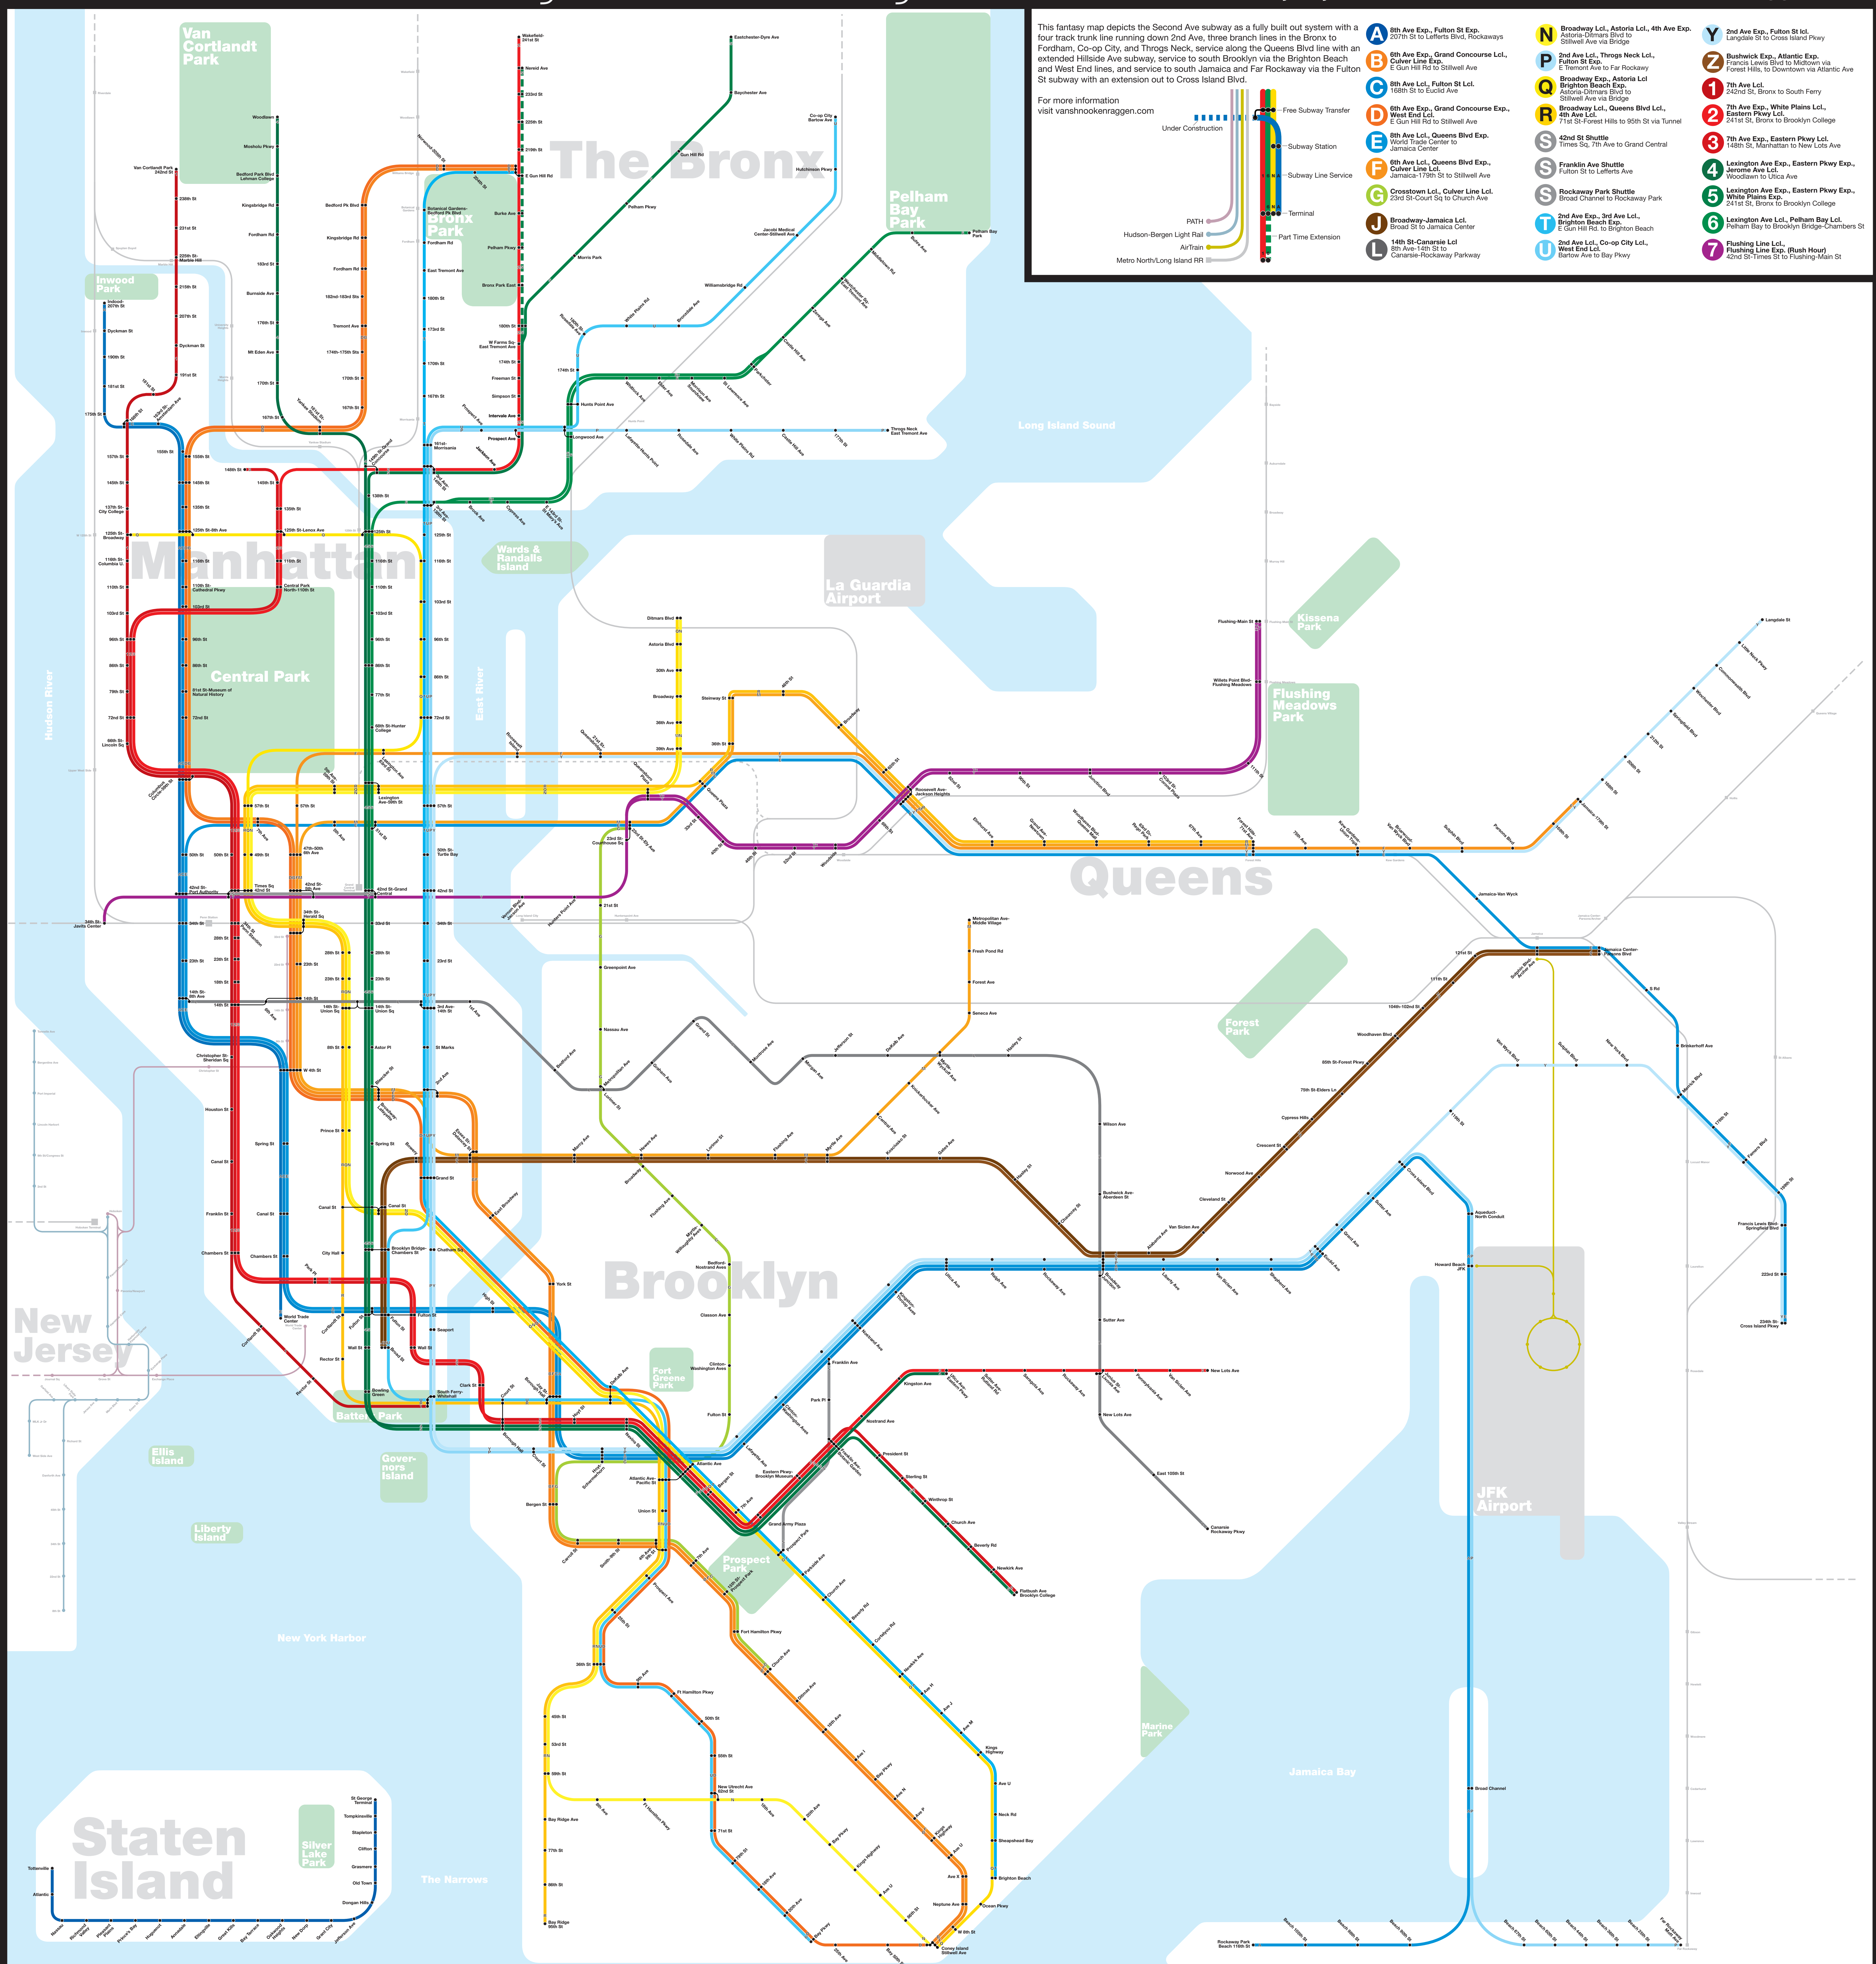

New York City Subway

with Second Ave subway system

vanshnookenraggen.com

This fantasy map depicts the Second Ave subway as a fully built out system with a four track trunk line running down 2nd Ave, three branch lines in the Bronx to Forham, Co-op City, and Throgs Neck, service along the Queens Blvd line with an extended Hillside Ave subway, service to south Brooklyn via the Brighton Beach and West End lines, and service to south Jamaica and Far Rockaway via the Fulton St subway with an extension out to Cross Island Blvd.

For more information visit vanshnookenraggen.com

A 8th Ave Exp., Fulton St Exp. 207th St to Lefferts Blvd, Rockaways
B 8th Ave Exp., Grand Concourse Lcl., Culver Line Exp. E Sun Hill Rd to Stillwell Ave
C 8th Ave Lcl., Fulton St Lcl. 188th St to Euclid Ave
D 8th Ave Exp., Grand Concourse Exp., West End Lcl. E Sun Hill Rd to Stillwell Ave
E 8th Ave Lcl., Queens Blvd Exp., World Trade Center to Jamaica Center
F 8th Ave Lcl., Queens Blvd Exp., Culver Line Lcl. Jamaica-179th St to Stillwell Ave
G Crosstown Lcl., Culver Line Lcl. 23rd St-Court Sq to Church Ave
J Broadway-Jamaica Lcl. Broad St to Jamaica Center
L 14th St-Canarsie Lcl. 8th Ave-14th St to Canarsie-Rockaway Parkway

Z Bushwick Exp., Atlantic Exp. Francis Lewis Blvd to Midtown via Forest Hills, to Downtown via Atlantic Ave
1 7th Ave Lcl. 242nd St. Bronx to South Ferry
2 7th Ave Exp., White Plains Lcl., Eastern Pkwy Lcl. 241st St. Bronx to Brooklyn College
3 7th Ave Exp., Eastern Pkwy Lcl. 149th St. Manhattan to New Lots Ave
4 Lexington Ave Exp., Eastern Pkwy Exp., Jerome Ave Lcl. Woodlawn to Utica Ave
5 Lexington Ave Exp., Eastern Pkwy Exp., White Plains Exp. Woodlawn to Utica Ave
6 Lexington Ave Lcl., Pelham Bay Lcl. Pelham Bay to Brooklyn Bridge-Chambers St
7 Flushing Line Lcl., Flushing Line Exp. (Rush Hour) 42nd St-Times St to Flushing Main St